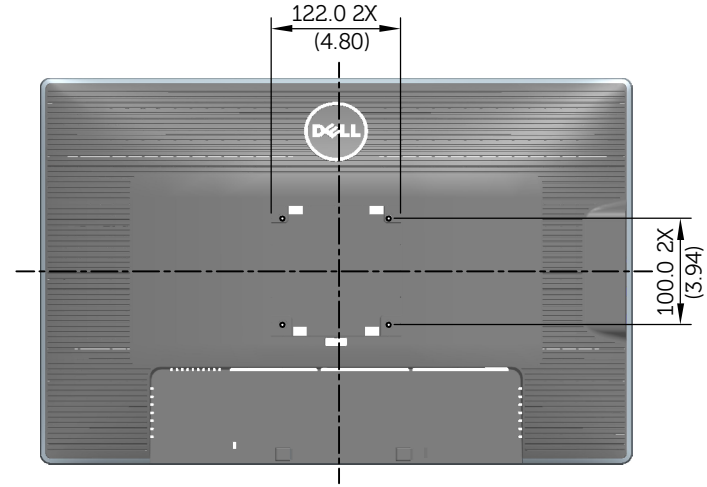

U2413 Outline Dimensions

Nominal Dimensions
Unit: mm (inch)

Back View of Monitor without stand