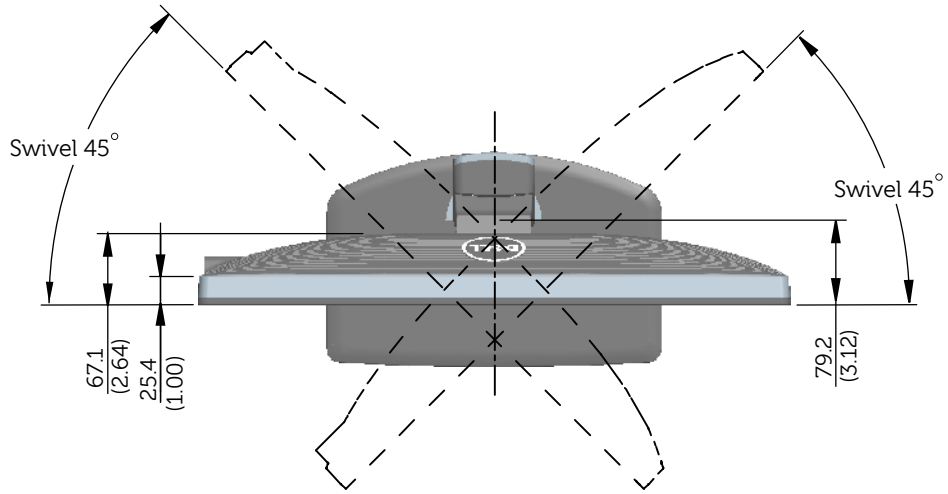

U2413 Outline Dimensions

Nominal Dimensions
Unit: mm (inch)

Back View of Monitor without stand